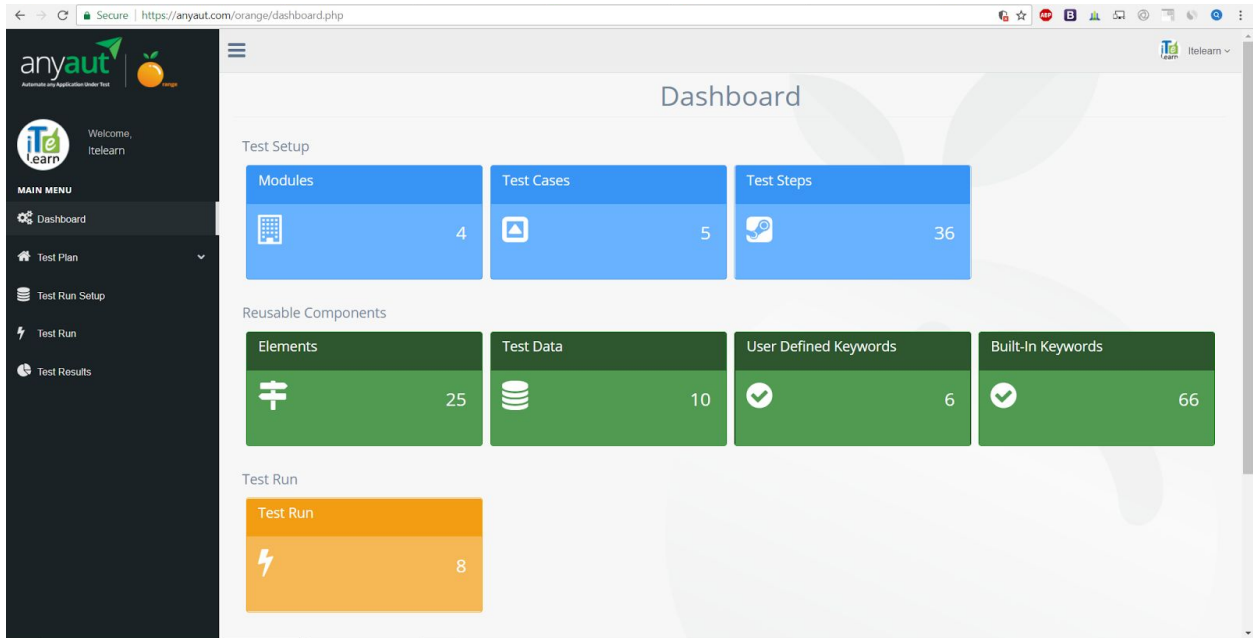

## Client Requirements

- Designing of Logo
- Improving the overall performance of existing website
- Branding and digital marketing

## Challenges

- UI & UX of the websites were poor and had to modify the same
- Manual testing takes time to Create and Execute the Test Cases
- Automation Testing Requires coding knowledge

## Solution

- AnyAUT is a Fastest way from manual to Automated QA
- Create Test Suite
- Select Test's for Run
- Execute Test on Selenium

- View HTML and Log Results
- Cross Browser/Platform
- Parallel, Distributed Test Runs
- Easy Migration to Selenium

## Dashboard

Dashboard gives overview of the application under test, which includes:

1. Modules
2. Test Cases
3. Test Steps
4. Elements
5. Test Data
6. User Defined keywords
7. Built-In Keywords
8. Test Run
9. Test Results