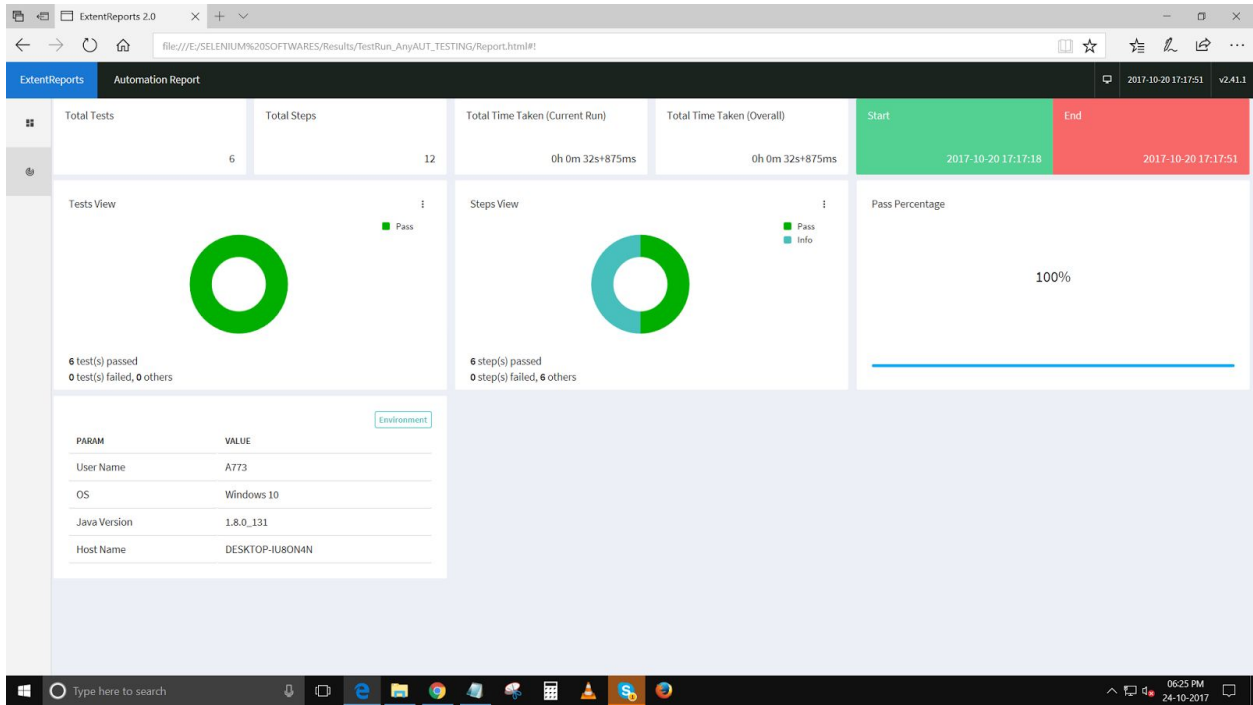

Results

How our product or service has solved the customer's problem.